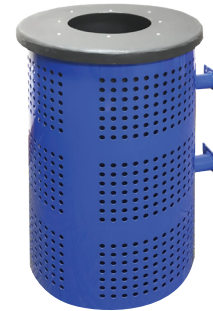

Waste Receptacle